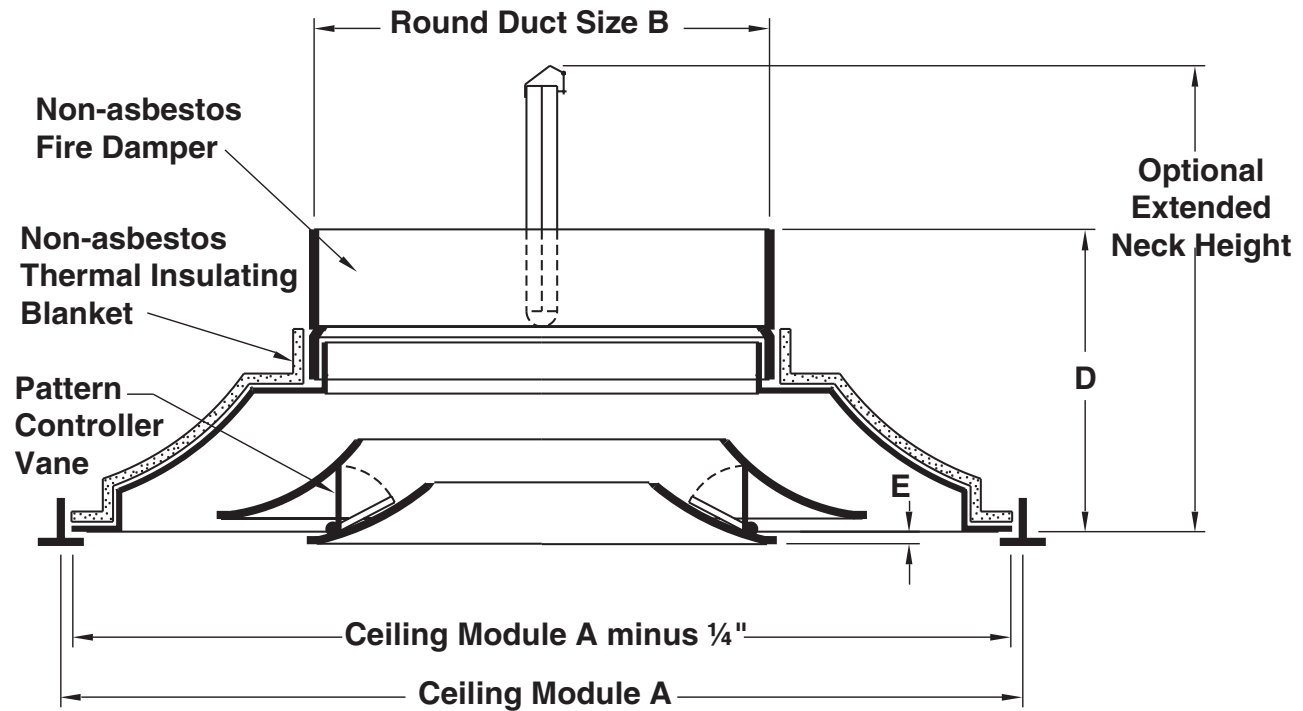

TMSA (FR) UNIT DIMENSIONS

Border Type 3 (Lay-In) With Fire Damper - Full Face

Note: 212°F fusible link standard in fire damper (165°F optional)

Ceiling Module A	Round Duct Size B	D	E
12 x 12	6, 7	5 ⁷ / ₈ "	3 ³ / ₈ "
	8	5 ³ / ₄ "	3 ³ / ₈ "
24 x 24	8	7 ⁵ / ₈ "	1 ¹ / ₄ "
	10, 12, 14, 15	7 ³ / ₄ "	1 ¹ / ₄ "