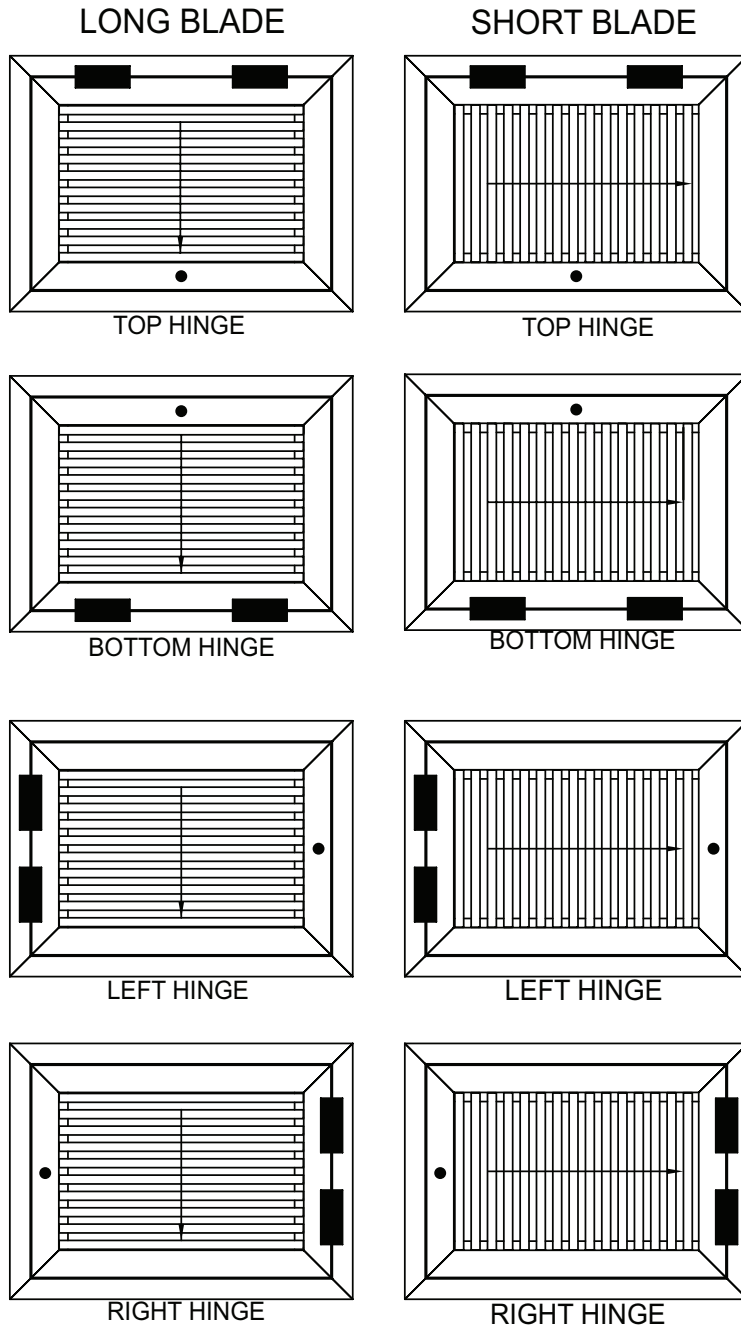

HINGE LOCATIONS

ARROWS SHOW BLADE DEFLECTION