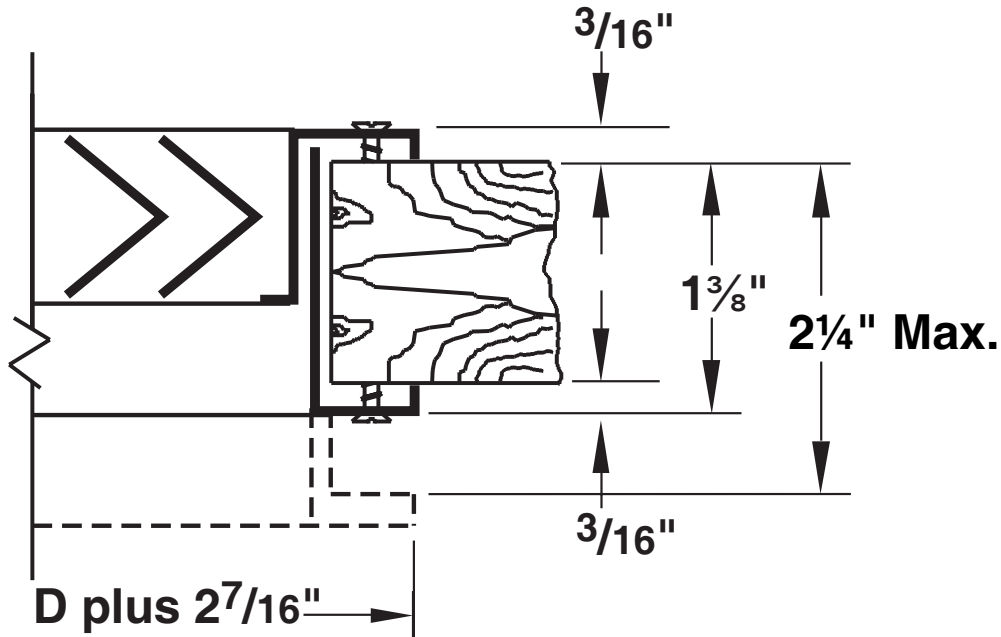

DIMENSIONS

Redefine your comfort zone.™ | www.titus-hvac.com

CT-700 (L / S) DIMENSIONS

Border Type 1 / Surface Mount

Available sizes (D" x D") Border Type 1 are 6 x 4 inches through 30 x 30 inches in 1" increments

Auxiliary Frame

Available sizes (D" x D") Border Type 1 are 6 x 4 inches through 30 x 30 inches in 1" increments

DIMENSIONS