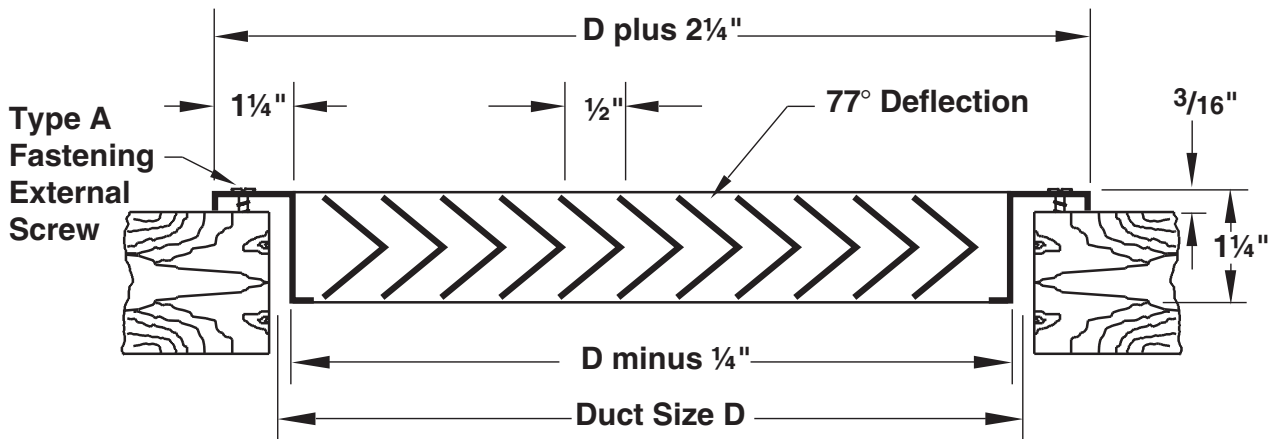

DIMENSIONS

Redefine your comfort zone.™ | www.titus-hvac.com

CT-700 (L / S) DIMENSIONS

Border Type 1 / Surface Mount

Available sizes (D" x D") Border Type 1 are 6 x 4 inches through 30 x 30 inches in 1" increments

Auxiliary Frame

Available sizes (D" x D") Border Type 1 are 6 x 4 inches through 30 x 30 inches in 1" increments

DIMENSIONS