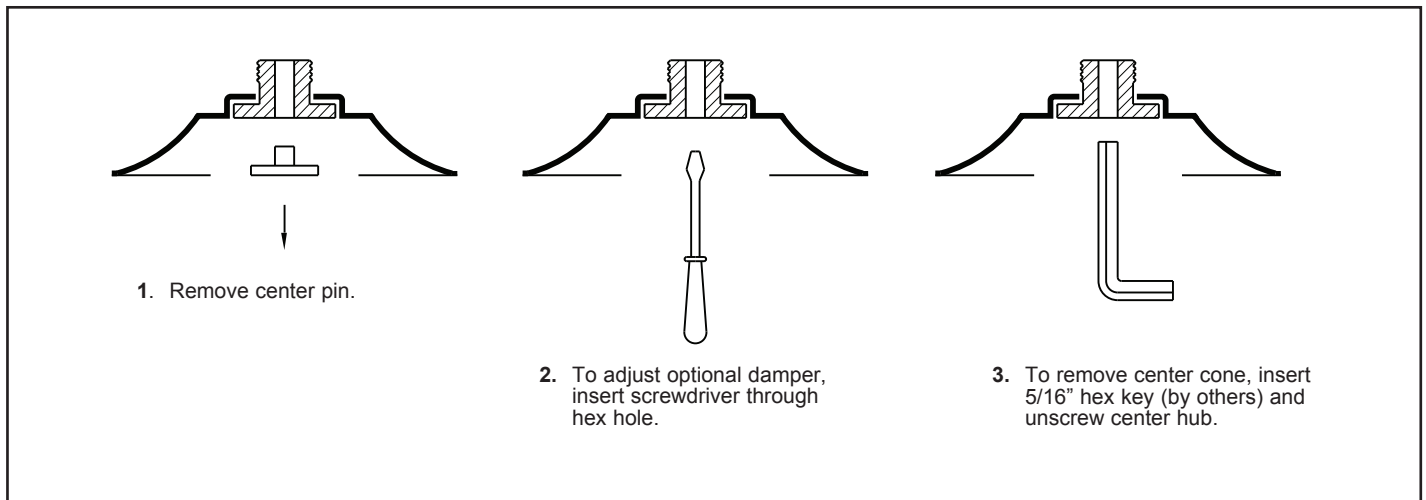

Adjusting Optional Damper • Removing Center Cone

Accessories (Optional)

Check ☒ selection

Accessories	Nominal Round Duct Sizes						
	6	8	10	12	14	15	
☐ D-75	•	•	•	•	N/A	N/A	
☐ AG-75	•	•	•	•	•	•	
☐ AG-85	•	•	•	•	•	•	
☐ AG-65	•	•	•	•	•	•	
☐ D-100	•	•	•	•	•	N/A	
☐ AG-100	•	•	•	•	•	N/A	
☐ EG	•	•	•	•	•	•	
☐ EQT	•	•	•	•	•	•	

• Available Sizes

Other Accessories (Optional)

☐ Model SB Sectorizing Baffles

Standard Finish: #26 White

General Description

- TMS-NT is designed to integrate into Narrow Tee regressed ceiling systems.
- Model TMS-NT delivers supply air in a true 360° pattern. Designed to protect ceiling from streaking and smudging.
- Excellent for variable air volume systems. The uniform, nearly horizontal jet from the outer cone maintains effective room air distribution even when the air volume varies over a considerable range.

- The TMS-NT consists of 3 concentric cones in all sizes. This uniformity of design enhances appearance in installations where more than one size is involved.
- Screwdriver adjustment of the optional damper is achieved without removing the inner cone.
- Quick removal of the inner cone with a hex key speeds installation.

- All cones are die-stamped, one-piece construction for smooth, clean surfaces with no corner joints.
- Material is heavy gauge steel.

Note: This submittal is meant to demonstrate general dimensions of this product. The drawings on this submittal are not meant to detail every aspect of the product with exactness. Drawings are not to scale. TITUS reserves the right to make changes without written notice.

605 Shiloh Road • Plano, Texas 75074 • 972-212-4800

D-30.5-S