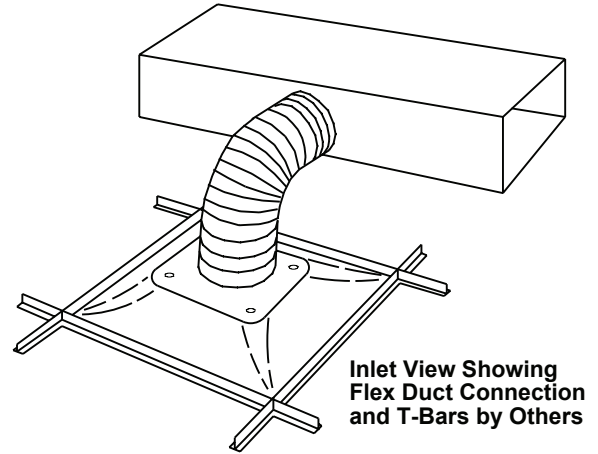

Square Ceiling Diffusers Steel • High Performance

Model: TMS-NT • Narrow Tee • Round Neck

Narrow Tee Detail

Ceiling Module A	Nominal Round Duct Size B	C	D	E
24 x 24	6, 8	1 1/4	5	1 1/4
24 x 24	10, 12, 14, 15	1 3/8	5 1/8	1 1/4

• Available Sizes

Other Accessories (Optional)

Model SB Sectorizing Baffles

Standard Finish: #26 White

General Description

- TMS-NT is designed to integrate into Narrow Tee regressed ceiling systems.
- Model TMS-NT delivers supply air in a true 360° pattern. Designed to protect ceiling from streaking and smudging.
- Excellent for variable air volume systems. The uniform, nearly horizontal jet from the outer cone maintains effective room air distribution even when the air volume varies over a considerable range.

- The TMS-NT consists of 3 concentric cones in all sizes. This uniformity of design enhances appearance in installations where more than one size is involved.
- Screwdriver adjustment of the optional damper is achieved without removing the inner cone.
- Quick removal of the inner cone with a hex key speeds installation.

- All cones are die-stamped, one-piece construction for smooth, clean surfaces with no corner joints.
- Material is heavy gauge steel.

Note: This submittal is meant to demonstrate general dimensions of this product. The drawings on this submittal are not meant to detail every aspect of the product with exactness. Drawings are not to scale. TITUS reserves the right to make changes without written notice.