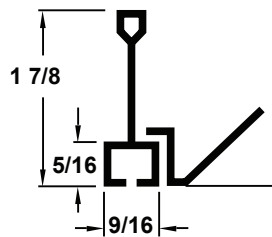

Square Ceiling Diffusers Steel • High Performance

Model: TMS-NT • Narrow Tee • Round Neck

Narrow Tee Detail

Ceiling Module A	Nominal Round Duct Size B	C	D	E
24 x 24	6, 8	1 1/4	5	1 1/4
24 x 24	10, 12, 14, 15	1 3/8	5 1/8	1 1/4

Dimensions are in inches.

(Please see reverse side.)

Adjusting Optional Damper • Removing Center Cone

Accessories (Optional)

Check selection

Accessories	Nominal Round Duct Sizes						
	6	8	10	12	14	15	
<input type="checkbox"/> D-75	•	•	•	•	N/A	N/A	
<input type="checkbox"/> AG-75	•	•	•	•	•	•	
<input type="checkbox"/> AG-85	•	•	•	•	•	•	
<input type="checkbox"/> AG-65	•	•	•	•	•	•	
<input type="checkbox"/> D-100	•	•	•	•	•	N/A	
<input type="checkbox"/> AG-100	•	•	•	•	•	N/A	
<input type="checkbox"/> EG	•	•	•	•	•	•	
<input type="checkbox"/> EQT	•	•	•	•	•	•	

- The TMS-NT consists of 3 concentric cones in all sizes. This uniformity of design enhances appearance in installations where more than one size is involved.
- Screwdriver adjustment of the optional damper is achieved without removing the inner cone.
- Quick removal of the inner cone with a hex key speeds installation.

- All cones are die-stamped, one-piece construction for smooth, clean surfaces with no corner joints.
- Material is heavy gauge steel.

Note: This submittal is meant to demonstrate general dimensions of this product. The drawings on this submittal are not meant to detail every aspect of the product with exactness. Drawings are not to scale. TITUS reserves the right to make changes without written notice.