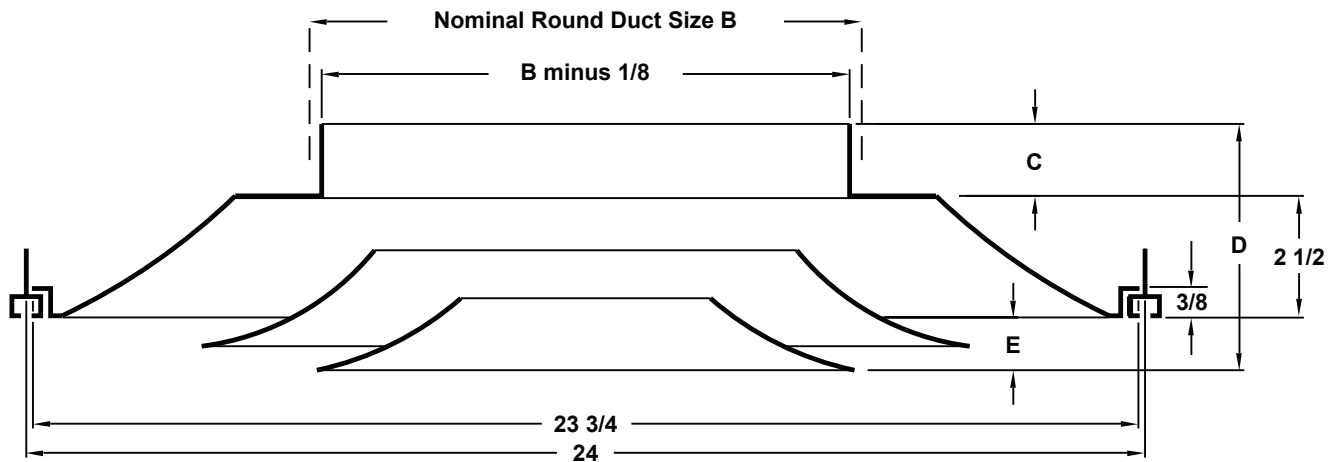

Square Ceiling Diffusers Steel • High Performance

Model: TMS-NT • Narrow Tee • Round Neck

Narrow Tee Detail

Ceiling Module A	Nominal Round Duct Size B	C	D	E
24 x 24	6, 8	1 1/4	5	1 1/4
24 x 24	10, 12, 14, 15	1 3/8	5 1/8	1 1/4

• Available Sizes

Other Accessories (Optional)

Model SB Sectorizing Baffles

Standard Finish: #26 White

General Description

- TMS-NT is designed to integrate into Narrow Tee regressed ceiling systems.
- Model TMS-NT delivers supply air in a true 360° pattern. Designed to protect ceiling from streaking and smudging.
- Excellent for variable air volume systems. The uniform, nearly horizontal jet from the outer cone maintains effective room air distribution even when the air volume varies over a considerable range.

- The TMS-NT consists of 3 concentric cones in all sizes. This uniformity of design enhances appearance in installations where more than one size is involved.
- Screwdriver adjustment of the optional damper is achieved without removing the inner cone.
- Quick removal of the inner cone with a hex key speeds installation.

- All cones are die-stamped, one-piece construction for smooth, clean surfaces with no corner joints.
- Material is heavy gauge steel.

Note: This submittal is meant to demonstrate general dimensions of this product. The drawings on this submittal are not meant to detail every aspect of the product with exactness. Drawings are not to scale. TITUS reserves the right to make changes without written notice.