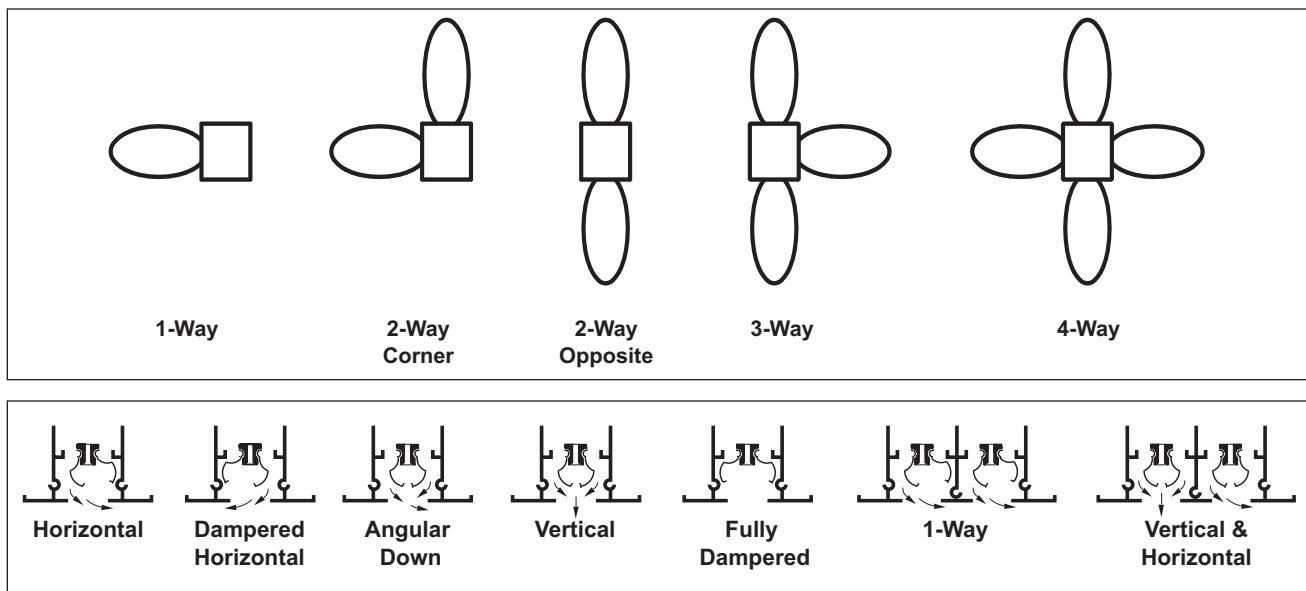

DIMENSIONS

Redefine your comfort zone.™ | www.titus-hvac.com

MODU-BLOC MB-30 DIMENSIONS

FIELD INSTALLATION OF CENTER TILE

CENTER PANEL CEILING TILE - CUTTING DIMENSIONS

Number of Slots	Slot Width		Available Inlet Sizes
	3/4"	1"	
1	19 ⁷ / ₈ x 19 ⁷ / ₈	19 ³ / ₈ x 19 ³ / ₈	8"
2	16 ⁷ / ₈ x 16 ⁷ / ₈	15 ⁷ / ₈ x 15 ⁷ / ₈	10"
3	13 ⁷ / ₈ x 13 ⁷ / ₈	12 ³ / ₈ x 12 ³ / ₈	12"
4	10 ⁷ / ₈ x 10 ⁷ / ₈	8 ⁷ / ₈ x 8 ⁷ / ₈	14"

DISCHARGE PATTERNS - FIELD ADJUSTABLE

DIMENSIONS

MODU-BLOC MBR-30 DIMENSIONS

FIELD INSTALLATION OF CENTER TILE

CENTER PANEL CEILING TILE - CUTTING DIMENSIONS

Number of Slots	Slot Width	
	3/4"	1"
1	19 7/8 x 19 7/8	19 3/8 x 19 3/8
2	16 7/8 x 16 7/8	15 7/8 x 15 7/8
3	13 7/8 x 13 7/8	12 3/8 x 12 3/8
4	10 7/8 x 10 7/8	8 7/8 x 8 7/8