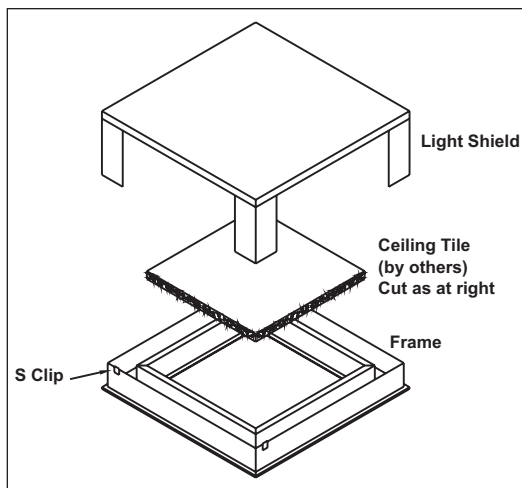

DISCHARGE PATTERNS - FIELD ADJUSTABLE

DIMENSIONS

MODU-BLOC MBR-30 DIMENSIONS

FIELD INSTALLATION OF CENTER TILE

CENTER PANEL CEILING TILE - CUTTING DIMENSIONS

Number of Slots	Slot Width	
	3/4"	1"
1	19 7/8 x 19 7/8	19 3/8 x 19 3/8
2	16 7/8 x 16 7/8	15 7/8 x 15 7/8
3	13 7/8 x 13 7/8	12 3/8 x 12 3/8
4	10 7/8 x 10 7/8	8 7/8 x 8 7/8