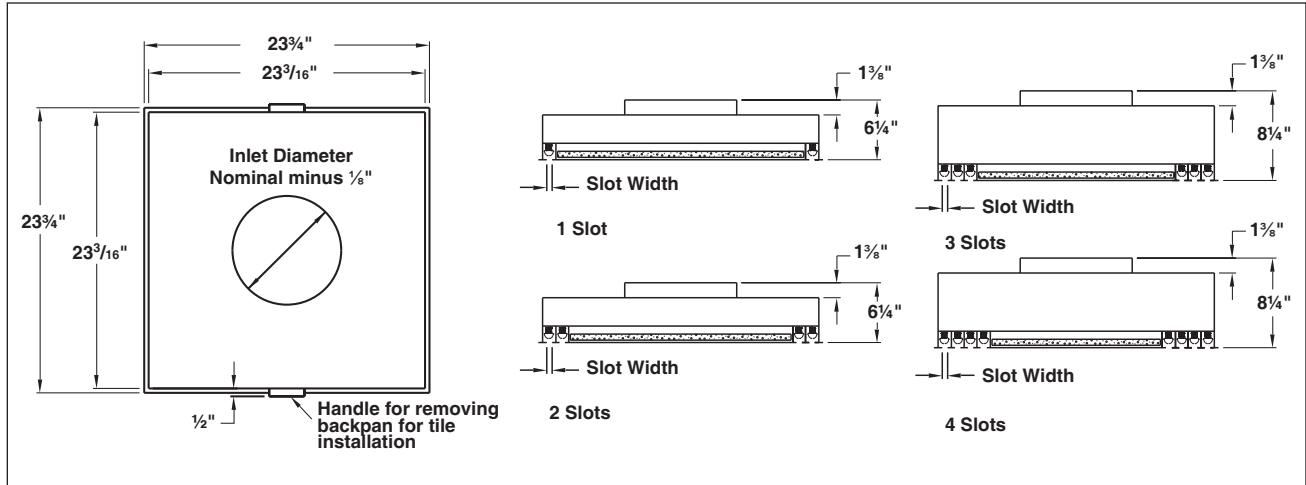

DIMENSIONS

Redefine your comfort zone.™ | www.titus-hvac.com

MODU-BLOC MB-30 DIMENSIONS

FIELD INSTALLATION OF CENTER TILE

CENTER PANEL CEILING TILE - CUTTING DIMENSIONS

Number of Slots	Slot Width		Available Inlet Sizes
	3/4"	1"	
1	19 ⁷ / ₈ x 19 ⁷ / ₈	19 ³ / ₈ x 19 ³ / ₈	8"
2	16 ⁷ / ₈ x 16 ⁷ / ₈	15 ⁷ / ₈ x 15 ⁷ / ₈	10"
3	13 ⁷ / ₈ x 13 ⁷ / ₈	12 ³ / ₈ x 12 ³ / ₈	12"
4	10 ⁷ / ₈ x 10 ⁷ / ₈	8 ⁷ / ₈ x 8 ⁷ / ₈	14"

DISCHARGE PATTERNS - FIELD ADJUSTABLE

DIMENSIONS

MODU-BLOC MBR-30 DIMENSIONS

FIELD INSTALLATION OF CENTER TILE

CENTER PANEL CEILING TILE - CUTTING DIMENSIONS

Number of Slots	Slot Width	
	3/4"	1"
1	19 7/8 x 19 7/8	19 3/8 x 19 3/8
2	16 7/8 x 16 7/8	15 7/8 x 15 7/8
3	13 7/8 x 13 7/8	12 3/8 x 12 3/8
4	10 7/8 x 10 7/8	8 7/8 x 8 7/8