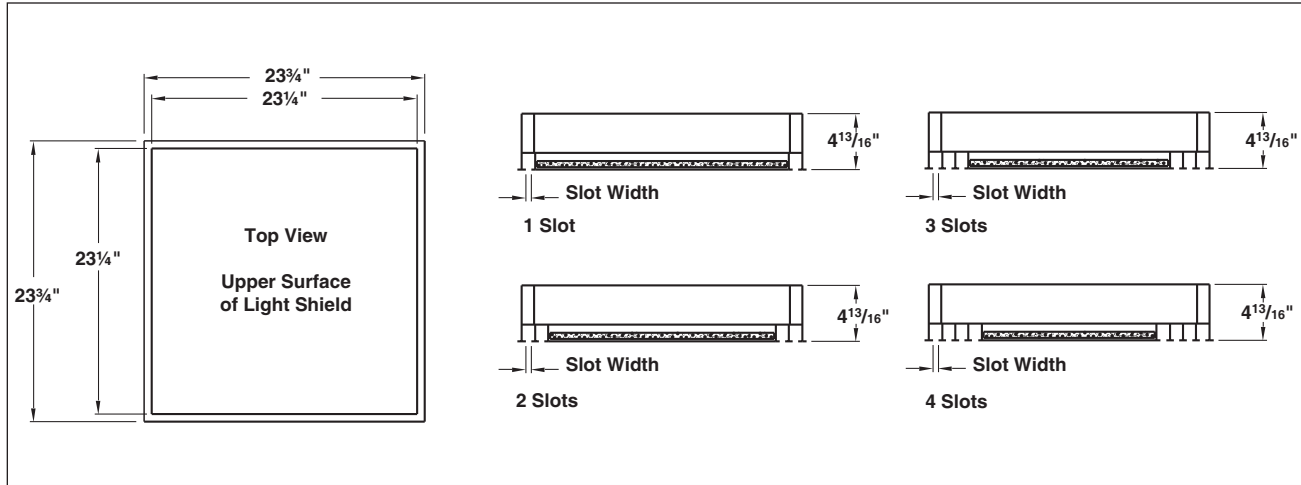

DIMENSIONS

Redefine your comfort zone.™ | www.titus-hvac.com

MODU-BLOC MB-30 DIMENSIONS

FIELD INSTALLATION OF CENTER TILE

CENTER PANEL CEILING TILE - CUTTING DIMENSIONS

Number of Slots	Slot Width		Available Inlet Sizes
	3/4"	1"	
1	19 ⁷ / ₈ x 19 ⁷ / ₈	19 ³ / ₈ x 19 ³ / ₈	8"
2	16 ⁷ / ₈ x 16 ⁷ / ₈	15 ⁷ / ₈ x 15 ⁷ / ₈	10"
3	13 ⁷ / ₈ x 13 ⁷ / ₈	12 ³ / ₈ x 12 ³ / ₈	12"
4	10 ⁷ / ₈ x 10 ⁷ / ₈	8 ⁷ / ₈ x 8 ⁷ / ₈	14"

DISCHARGE PATTERNS - FIELD ADJUSTABLE

DIMENSIONS

MODU-BLOC MBR-30 DIMENSIONS

FIELD INSTALLATION OF CENTER TILE

CENTER PANEL CEILING TILE - CUTTING DIMENSIONS

Number of Slots	Slot Width	
	3/4"	1"
1	19 7/8 x 19 7/8	19 3/8 x 19 3/8
2	16 7/8 x 16 7/8	15 7/8 x 15 7/8
3	13 7/8 x 13 7/8	12 3/8 x 12 3/8
4	10 7/8 x 10 7/8	8 7/8 x 8 7/8