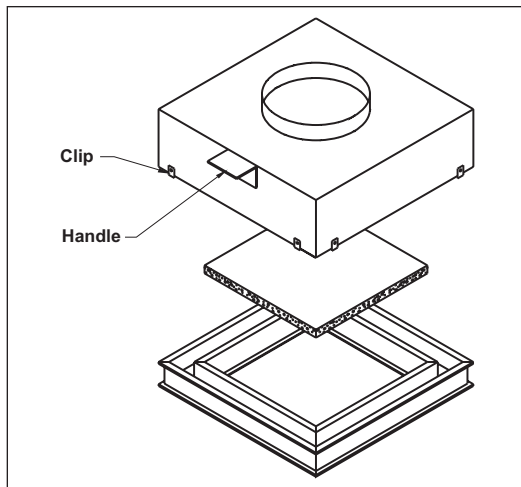

DIMENSIONS

Redefine your comfort zone.™ | www.titus-hvac.com

MODU-BLOC MB-30 DIMENSIONS

FIELD INSTALLATION OF CENTER TILE

CENTER PANEL CEILING TILE - CUTTING DIMENSIONS

Number of Slots	Slot Width		Available Inlet Sizes
	3/4"	1"	
1	19 ⁷ / ₈ x 19 ⁷ / ₈	19 ³ / ₈ x 19 ³ / ₈	8"
2	16 ⁷ / ₈ x 16 ⁷ / ₈	15 ⁷ / ₈ x 15 ⁷ / ₈	10"
3	13 ⁷ / ₈ x 13 ⁷ / ₈	12 ³ / ₈ x 12 ³ / ₈	12"
4	10 ⁷ / ₈ x 10 ⁷ / ₈	8 ⁷ / ₈ x 8 ⁷ / ₈	14"

DISCHARGE PATTERNS - FIELD ADJUSTABLE

DIMENSIONS

MODU-BLOC MBR-30 DIMENSIONS

FIELD INSTALLATION OF CENTER TILE

CENTER PANEL CEILING TILE - CUTTING DIMENSIONS

Number of Slots	Slot Width	
	3/4"	1"
1	19 7/8 x 19 7/8	19 3/8 x 19 3/8
2	16 7/8 x 16 7/8	15 7/8 x 15 7/8
3	13 7/8 x 13 7/8	12 3/8 x 12 3/8
4	10 7/8 x 10 7/8	8 7/8 x 8 7/8