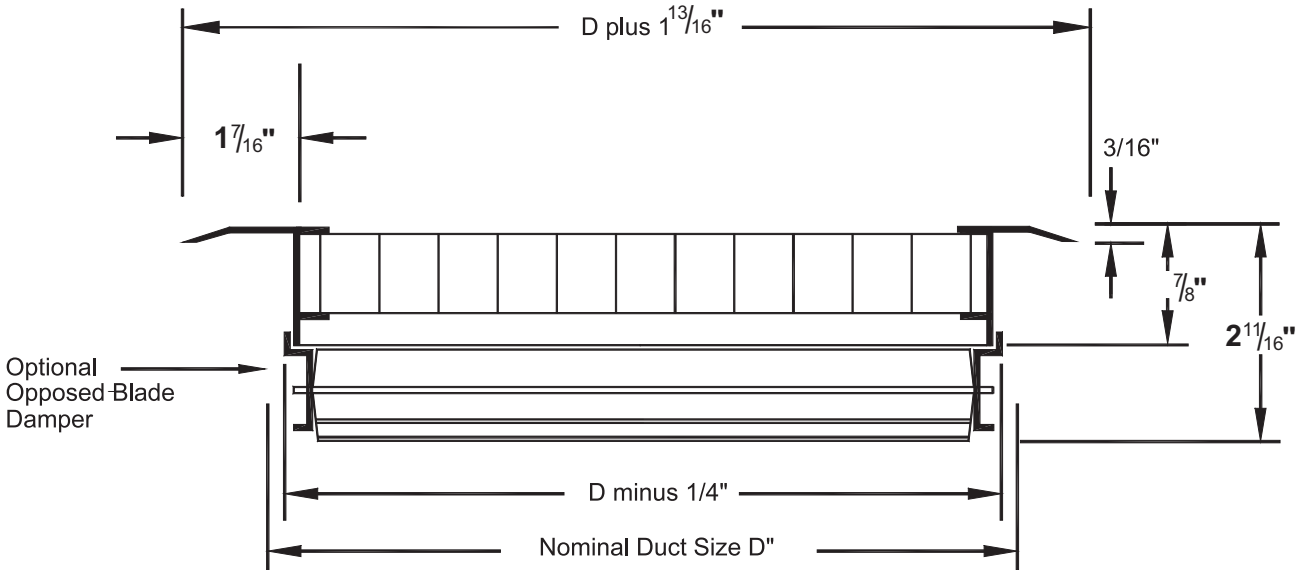

50R-SS DIMENSIONS

50R-SS - Border Type 1

Available sizes ($D" \times D"$) are 6 x 4 inches through 48 x 48 inches in 1" increments
 Odd and fractional sizes are available at additional cost