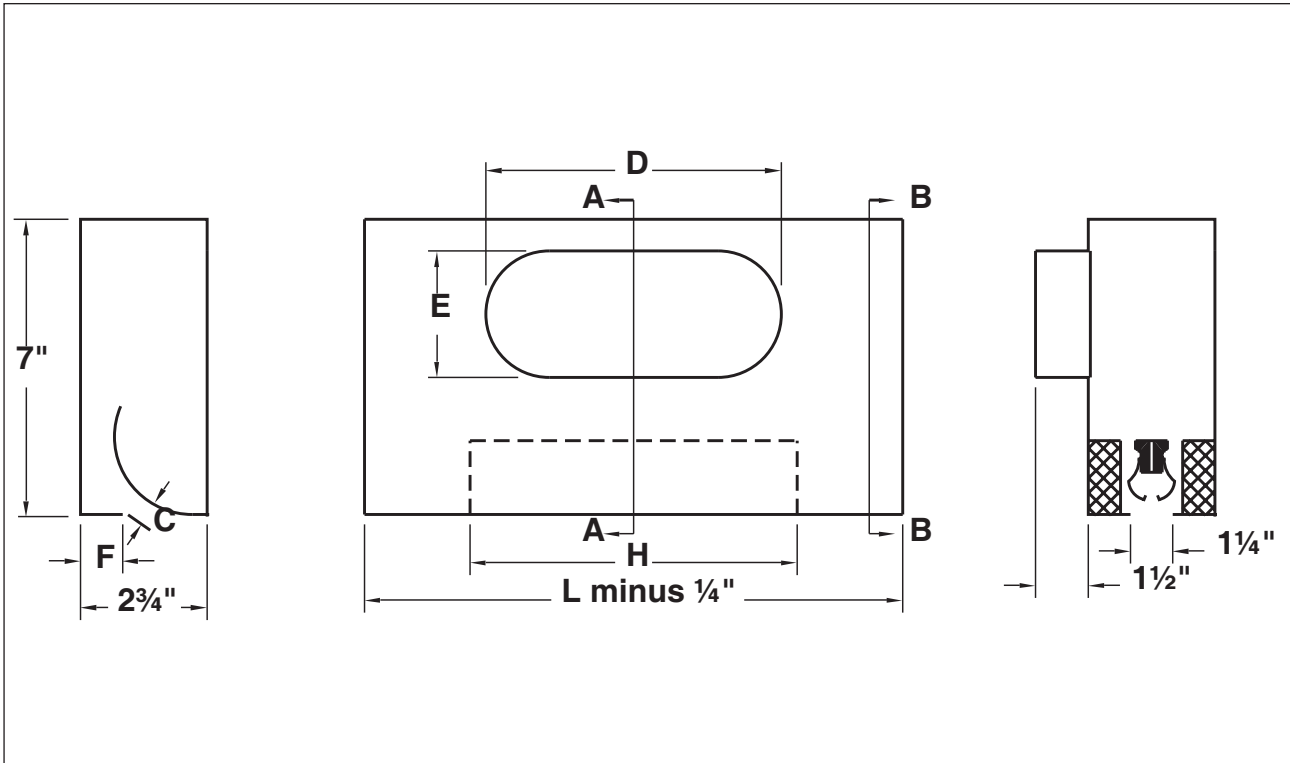

N-1-D DIMENSIONS

Nominal Length L	Down Blow Slot Dimension H Available
24	8
36	12, 15, 18
48	
60	

Inlet Size	D	E
6	7 ⁹ / ₁₆	3
8	10 ¹ / ₁₆	4
10	13 ¹ / ₄	4

Model	Available Inlet Sizes	C	F	Nominal Length L
N-1-D	6, 8, 10	3/4"	3/4"	24", 36", 48", 60"

Note: 24" length available in 6" and 8" inlets only