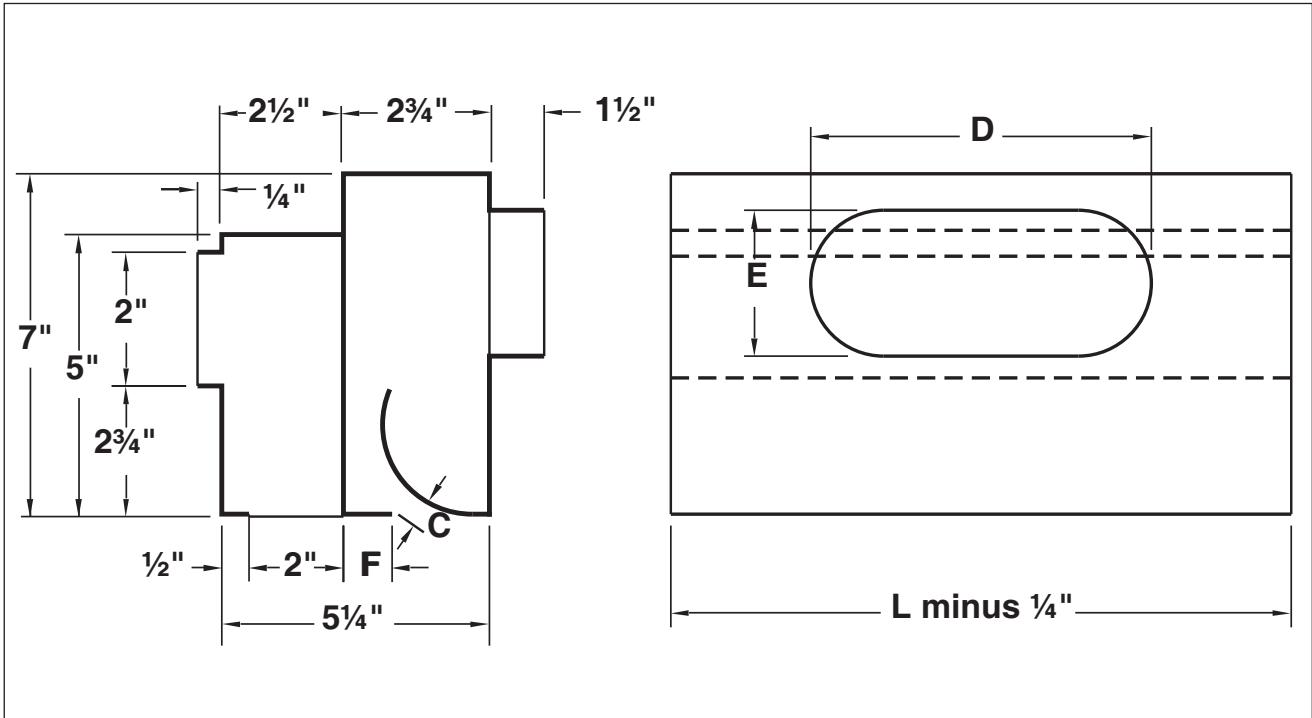

N-1-R DIMENSIONS

Inlet Size	D	E
6	7 ⁹ / ₁₆	3
8	10 ¹ / ₁₆	4
10	13 ¹ / ₄	4

Model	Available Inlet Sizes	C	F	Nominal Length L
N-1-R	6, 8, 10	3/4"	3/4"	24", 36", 48", 60"

Note: 24" length available in 6" and 8" inlets only